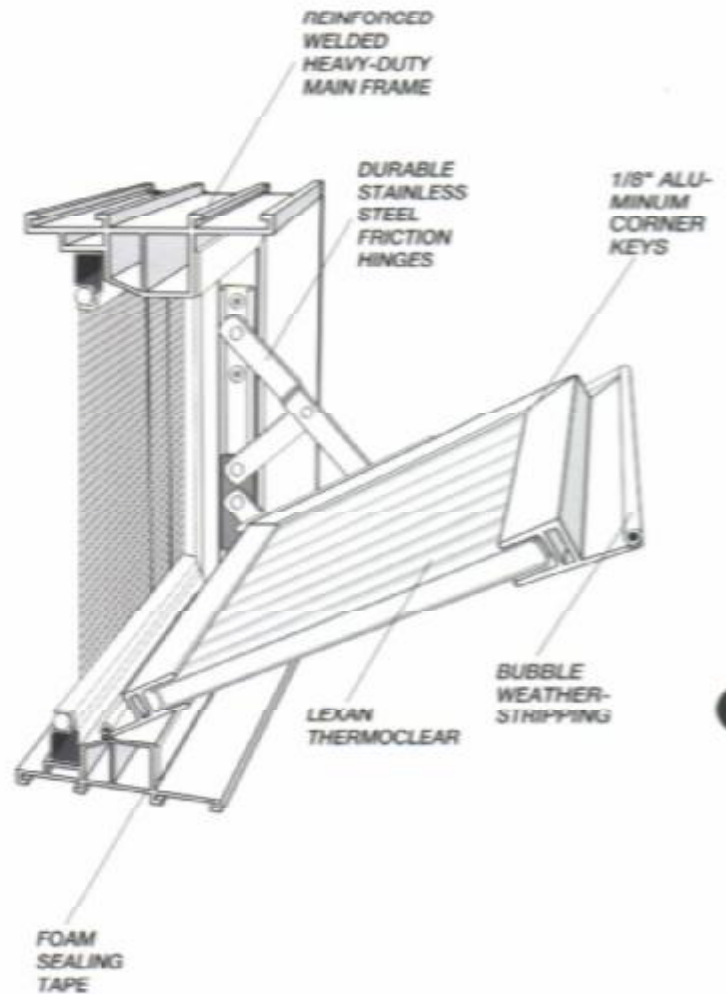

Stainless steel friction hinges allow you to position the window at any angle to control air flow. This unit can be hinged to open up, down, right or left, making it the perfect multi-purpose, full ventilation window. A total escape window with a completely removable sash is also available.

The Tafco Security Window is well-adapted to residential and commercial, new construction and replacement applications.

**MADE FROM  
PARTIALLY  
RECYCLED PVC**

**MADE IN THE USA**

### FEATURES

- Glazed with ribbed GE Lexan Thermoclear for impact strength **250 times** greater than glass. It can withstand repeated sledge hammer blows without breaking or cracking, and is listed as a **Burglary-Resistant Glazing** by Underwriters Laboratories. **May also be glazed with 5/8" insulated glass.**
- Our security window insulates better than glass block.
- Our double sealing system, a bubble gasket on the door along with a foam seal on the main frame, insures a weather-tight seal.
- Welded main frame measures 3-1/8" deep for easy installation in a frame (buck), masonry, or glass block opening.
- Stainless steel friction hinges allow you to position door at any angle to control air flow.
- Window can be hinged to open up, down, to the right or to the left—making it truly multi-purpose.
- Available in all sizes.
- Cast zinc sash locks.

**Standard Hinged Window**

**Total Escape Window** (completely removable sash)