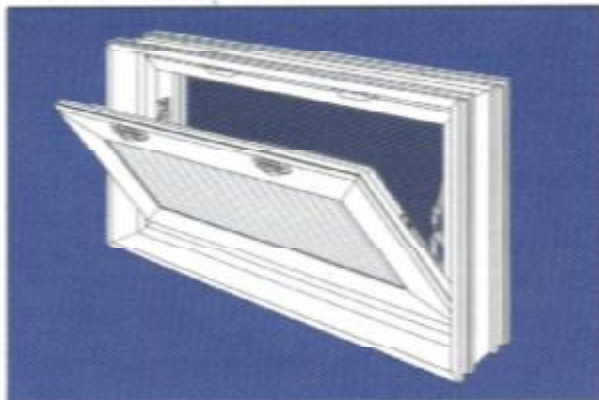

Standard Hinged Window