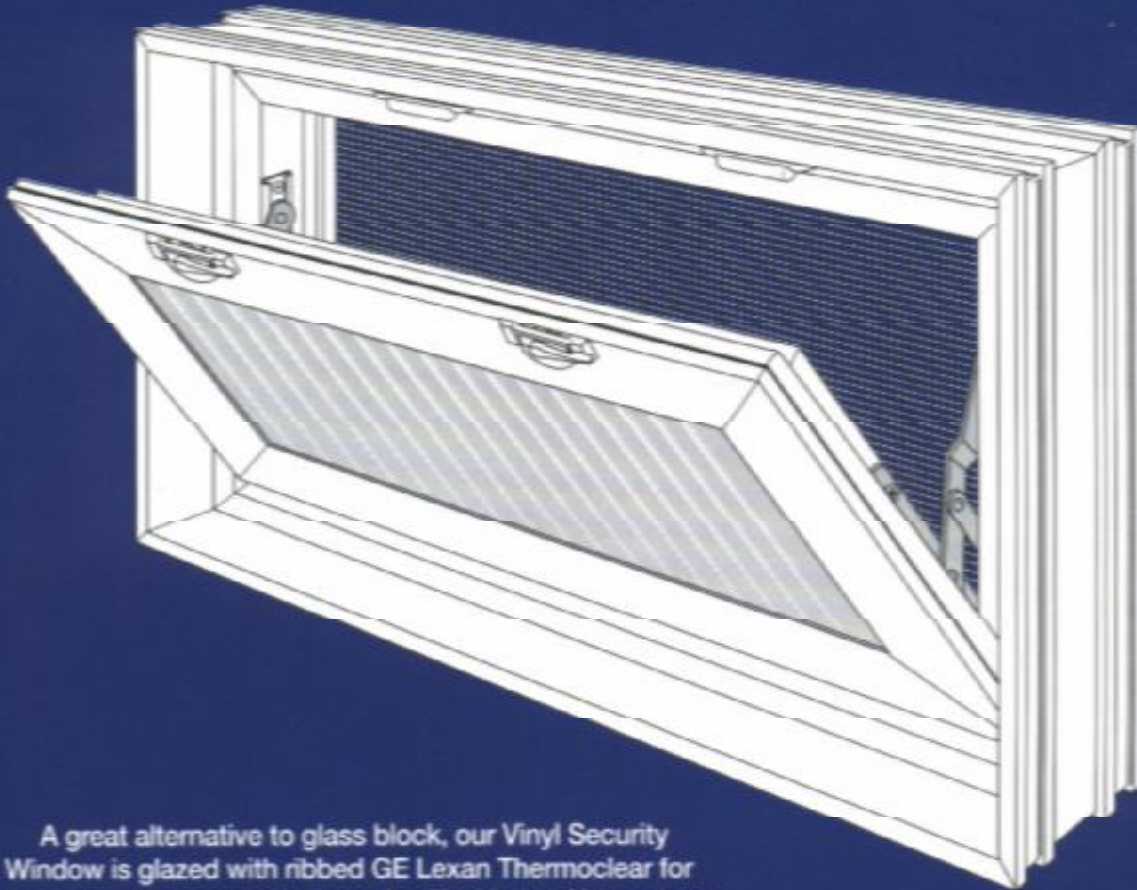

# Tafco Vinyl Security Window

TAFCO  
Corp.

PROGRESSIVE VINYL PRODUCTS

A smart alternative to glass block—  
featuring 5/8" Lexan Thermoclear®

A great alternative to glass block, our Vinyl Security Window is glazed with ribbed GE Lexan Thermoclear for exceptional impact resistance. It will withstand impacts up to 250 times greater than glass, 30 times greater than acrylic. It can withstand repeated sledgehammer blows without breaking or cracking, and is listed as a Burglary-Resistant Glazing by Underwriters Laboratories—the perfect choice wherever security is a concern. It is also available in traditional 5/8" insulated glass.

Stainless steel friction hinges allow you to position the window at any angle to control air flow. This unit can be hinged to open up, down, right or left, making it the perfect multi-purpose, full ventilation window. A total escape window with a completely removable sash is also available.

The Tafco Security Window is well-adapted to residential and commercial, new construction and replacement applications.

**MADE FROM  
PARTIALLY  
RECYCLED PVC**

**MADE IN THE USA**

### FEATURES

- Glazed with ribbed GE Lexan Thermoclear for impact strength **250 times** greater than glass. It can withstand repeated sledge hammer blows without breaking or cracking, and is listed as a **Burglary-Resistant Glazing** by Underwriters Laboratories. **May also be glazed with 5/8" insulated glass.**
- Our security window insulates better than glass block.
- Our double sealing system, a bubble gasket on the door along with a foam seal on the main frame, insures a weather-tight seal.
- Welded main frame measures 3-1/8" deep for easy installation in a frame (buck), masonry, or glass block opening.
- Stainless steel friction hinges allow you to position door at any angle to control air flow.
- Window can be hinged to open up, down, to the right or to the left—making it truly multi-purpose.
- Available in all sizes.
- Cast zinc sash locks.